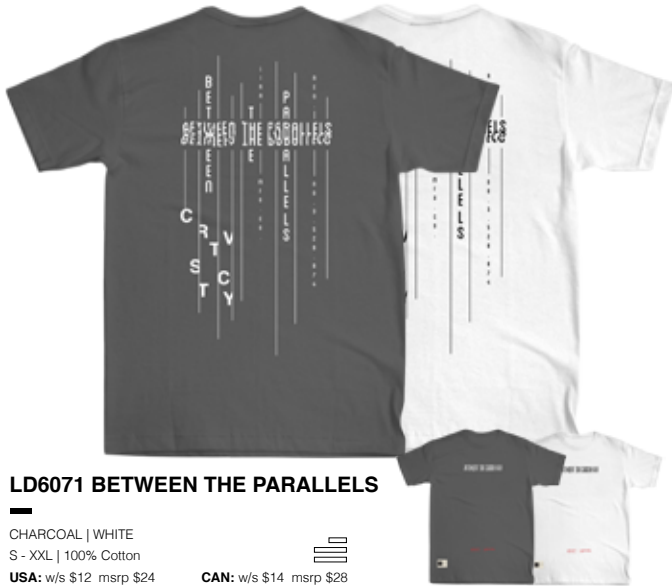

LD4201 BENNY

BLACK | LT. BLUE | BURGUNDY
S - XXL | 100% Cotton
USA: w/s \$21 msrp \$42

LD4202 LEON

WHITE | BLACK | H.GRAY
S - XXL | 100% Cotton
USA: w/s \$15 msrp \$30

LD4203 EARL

BLACK | CORAL | RUST
S - XXL | 100% Cotton
USA: w/s \$16 msrp \$32

CARRY OVER
MADE IN THE USA
EXTENDED LENGTH
SWIM CATALOG
FOUR WAY STRETCH

LD6070 SHADE

BLACK | NATURAL
S - XXL | 100% Cotton
USA: w/s \$12 msrp \$24

CAN: w/s \$14 msrp \$28

LD6070 SHADE

CONCRETE | TWILIGHT
S - XXL | 50% Cotton 50% Polyester
USA: w/s \$13 msrp \$26

CAN: w/s \$15 msrp \$30

LD6071 BETWEEN THE PARALLELS

CHARCOAL | WHITE
S - XXL | 100% Cotton
USA: w/s \$12 msrp \$24

CAN: w/s \$14 msrp \$28

LD6071 BETWEEN THE PARALLELS

H.GREY | COFFEE
S - XXL | 50% Cotton 50% Polyester
USA: w/s \$13 msrp \$26