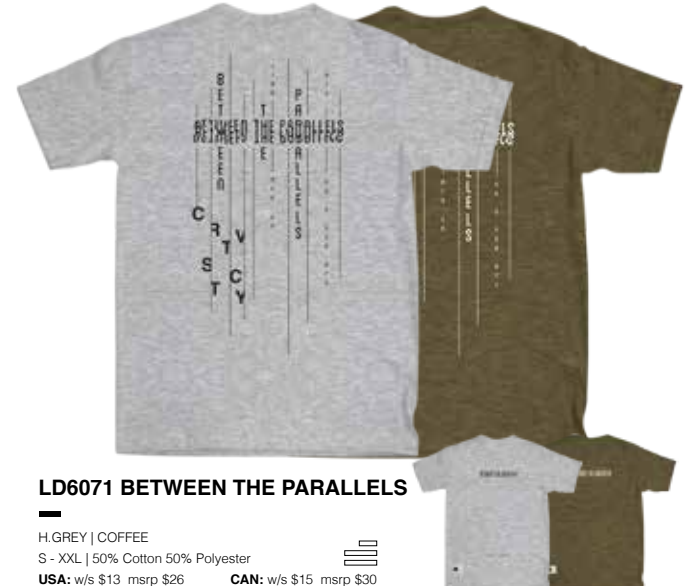

CARRY OVER
MADE IN THE USA
EXTENDED LENGTH
SWIM CATALOG
FOUR WAY STRETCH

LD6070 SHADE

BLACK | NATURAL
S - XXL | 100% Cotton
USA: w/s \$12 msrp \$24

CAN: w/s \$14 msrp \$28

LD6070 SHADE

CONCRETE | TWILIGHT
S - XXL | 50% Cotton 50% Polyester
USA: w/s \$13 msrp \$26

CAN: w/s \$15 msrp \$30

LD6071 BETWEEN THE PARALLELS

CHARCOAL | WHITE
S - XXL | 100% Cotton
USA: w/s \$12 msrp \$24

CAN: w/s \$14 msrp \$28

LD6071 BETWEEN THE PARALLELS

H.GREY | COFFEE
S - XXL | 50% Cotton 50% Polyester
USA: w/s \$13 msrp \$26